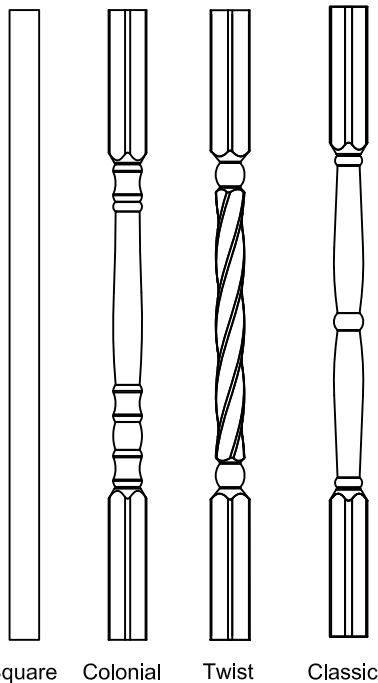

Railing Kit Contents

Available in Tan or White

Qty	Item Description
1	Top Rail (T Rail)
1	Bottom Rail (2 x 3-1/2)
1	Alum P Channel
9	Balusters (4 styles)
4	Brackets (SS Screws Included)

Square Colonial Twist Classic

Bracket

P Channel
Aluminum
Reinforcement
(Used in Top Rail)

Optional Items

Post Caps
Solar Post Cap
Post Skirt - Base Trim
Posts
Colonial Newel Post
Colonial Porch Post
Post Mounts
Glue - Vinyl Adhesive
Gate Kits
Gate Hardware
Screws
Post Wrap

TITLE
36" High x 4' - T Rail - Level