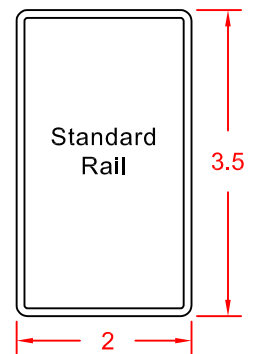

P Channel
Aluminum
Reinforcement
(Used in Top Rail)