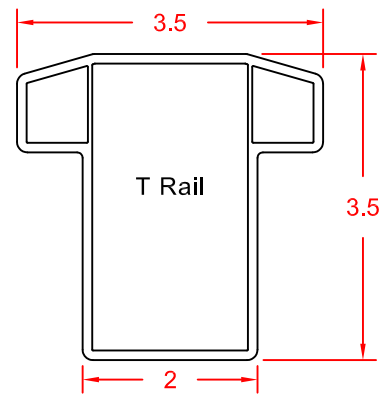

Railing Kit Contents

Available in Tan or White

Qty	Item Description
1	Top Rail (T Rail)
1	Bottom Rail (2 x 3-1/2)
1	Alum P Channel
9	Balusters (4 styles)
4	Brackets (SS Screws Included)

Square Colonial Twist Classic

TITLE
36" High x 4' - T Rail - Level