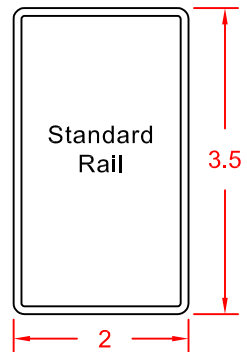

### Railing Kit Contents

Available in Tan or White

Qty	Item Description
1	Top Rail (2 x 3-1/2)
1	Bottom Rail (2 x 3-1/2)
1	Alum P Channel
9	Balusters (4 styles)
4	Brackets (SS Screws Included)

Square Colonial Twist Classic

### Bracket

P Channel  
Aluminum  
Reinforcement  
(Used in Top Rail)