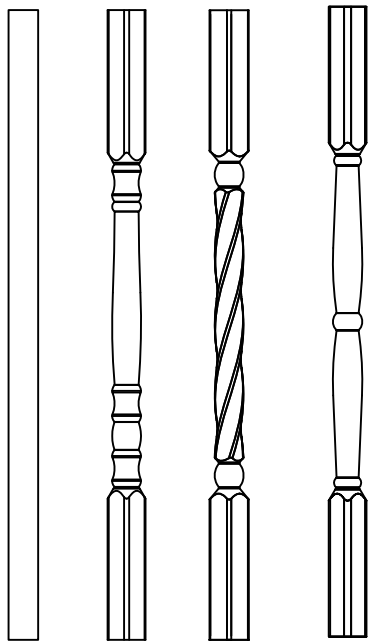

### Railing Kit Contents

Available in Tan or White

Qty	Item Description
1	Top Rail (2 x 3-1/2)
1	Bottom Rail (2 x 3-1/2)
1	Alum P Channel
9	Balusters (4 styles)
4	Brackets (SS Screws Included)

Square Colonial Twist Classic

### Bracket

P Channel  
Aluminum  
Reinforcement  
(Used in Top Rail)

### Optional Items

Post Caps
Solar Post Cap
Post Skirt - Base Trim
Posts
Colonial Newel Post
Colonial Porch Post
Post Mounts
Glue - Vinyl Adhesive
Gate Kits
Gate Hardware
Screws
Post Wrap

TITLE  
**36" High x 4' - Standard - Level**