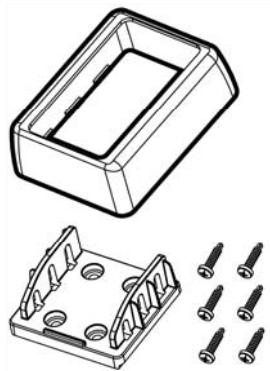

### Railing Kit Contents

Available in Tan or White

Qty	Item Description
1	Top Rail (2 x 3-1/2)
1	Bottom Rail (2 x 3-1/2)
1	Alum P Channel
9	Balusters (4 styles)
4	Brackets (SS Screws Included)

Square Colonial Twist Classic

### Bracket

P Channel  
Aluminum  
Reinforcement  
(Used in Top Rail)

### Optional Items

Post Caps
Solar Post Cap
Post Skirt - Base Trim
Posts
Colonial Newel Post
Colonial Porch Post
Post Mounts
Glue - Vinyl Adhesive
Gate Kits
Gate Hardware
Screws
Post Wrap

TITLE  
**36" High x 4' - Standard - Level**