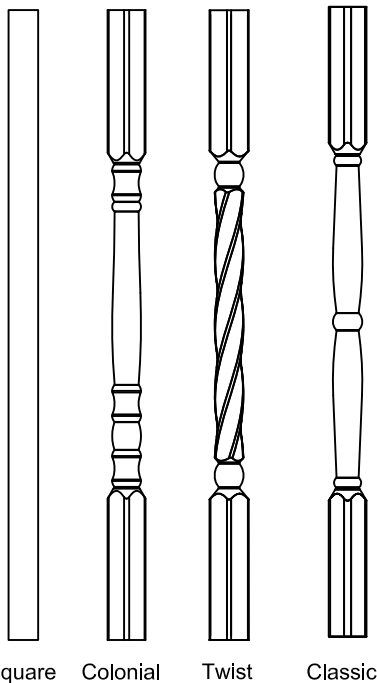

### Railing Kit Contents

Available in Tan or White

Qty	Item Description
1	Top Rail (T Rail)
1	Bottom Rail (2 x 3-1/2)
1	Alum P Channel
14	Balusters (4 styles)
1	Foot Block
4	Brackets (SS Screws Included)

Square Colonial Twist Classic

Bracket

TITLE  
36" High x 6' - T Rail - Level