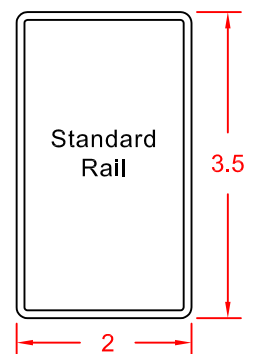

Railing Kit Contents

Available in Tan or White

Qty	Item Description
1	Top Rail (T Rail)
1	Bottom Rail (2 x 3-1/2)
1	Alum P Channel
14	Balusters (4 styles)
1	Foot Block
4	Brackets (SS Screws Included)

Square Colonial Twist Classic

Optional Items

- Post Caps
- Solar Post Cap
- Post Skirt - Base Trim
- Posts
- Colonial Newel Post
- Colonial Porch Post
- Post Mounts
- Glue - Vinyl Adhesive
- Gate Kits
- Gate Hardware
- Screws
- Post Wrap

TITLE
36" High x 6' - T Rail - Level