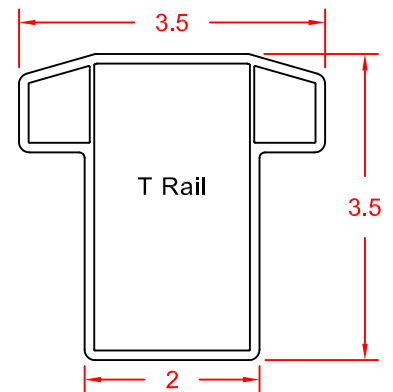

Railing Kit Contents

Available in Tan or White

Qty	Item Description
1	Top Rail (T Rail)
1	Bottom Rail (2 x 3-1/2)
1	Alum P Channel
14	Balusters (4 styles)
1	Foot Block
4	Brackets (SS Screws Included)

Optional Items

- Post Caps
- Solar Post Cap
- Post Skirt - Base Trim
- Posts
- Colonial Newel Post
- Colonial Porch Post
- Post Mounts
- Glue - Vinyl Adhesive
- Gate Kits
- Gate Hardware
- Screws
- Post Wrap

TITLE
36" High x 6' - T Rail - Level