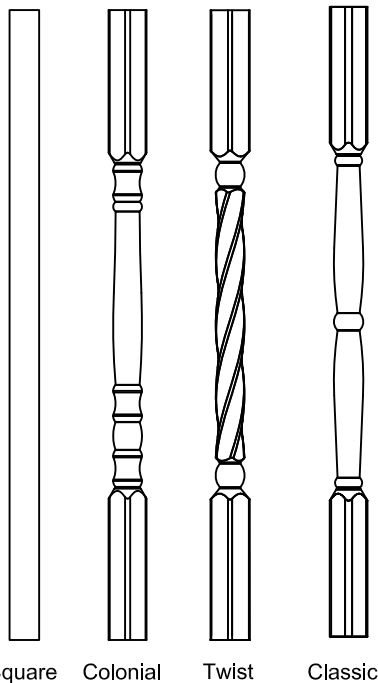

Railing Kit Contents

Available in Tan or White

Qty	Item Description
1	Top Rail (T Rail)
1	Bottom Rail (2 x 3-1/2)
1	Alum P Channel
19	Balusters (4 styles)
1	Foot Block
4	Brackets (SS Screws Included)

Square Colonial Twist Classic

Bracket

P Channel
Aluminum
Reinforcement
(Used in Top Rail)

T Rail

Standard Rail

Baluster

Foot Block

Optional Items

- Post Caps
- Solar Post Cap
- Post Skirt - Base Trim
- Posts
- Colonial Newel Post
- Colonial Porch Post
- Post Mounts
- Glue - Vinyl Adhesive
- Gate Kits
- Gate Hardware
- Screws
- Post Wrap

TITLE
36" High x 8' - T Rail - Level