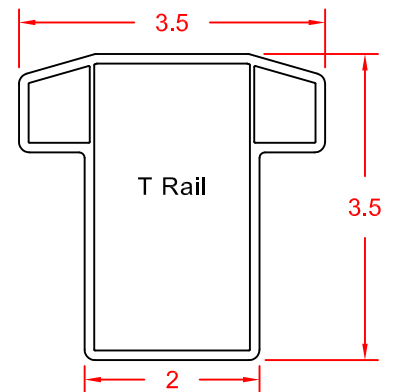

Railing Kit Contents

Available in Tan or White

Qty	Item Description
1	Top Rail (T Rail)
1	Bottom Rail (2 x 3-1/2)
1	Alum P Channel
19	Balusters (4 styles)
1	Foot Block
4	Brackets (SS Screws Included)

T Rail

Optional Items

- Post Caps
- Solar Post Cap
- Post Skirt - Base Trim
- Posts
- Colonial Newel Post
- Colonial Porch Post
- Post Mounts
- Glue - Vinyl Adhesive
- Gate Kits
- Gate Hardware
- Screws
- Post Wrap

TITLE
36" High x 8' - T Rail - Level