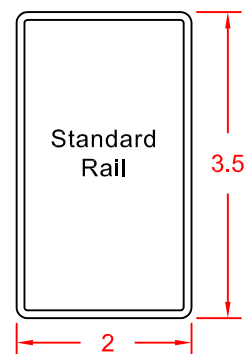

Standard Rail