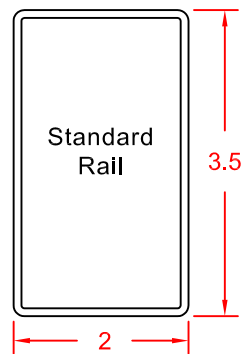

Railing Kit Contents

Available in Tan or White

Qty	Item Description
1	Top Rail (2 x 3-1/2)
1	Bottom Rail (2 x 3-1/2)
1	Alum P Channel
14	Balusters (4 styles)
1	Foot Block
4	Brackets (SS Screws Included)

Square Colonial Twist Classic

Bracket

Optional Items

- Post Caps
- Solar Post Cap
- Post Skirt - Base Trim
- Posts
- Colonial Newel Post
- Colonial Porch Post
- Post Mounts
- Glue - Vinyl Adhesive
- Gate Kits
- Gate Hardware
- Screws
- Post Wrap

P Channel
Aluminum
Reinforcement
(Used in Top Rail)

TITLE
36" High x 6' - Standard - Level