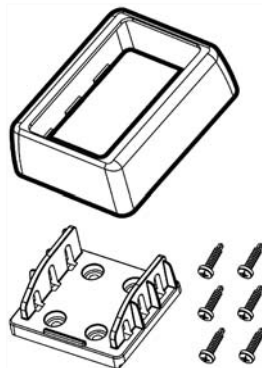

Square Colonial Twist Classic

Bracket