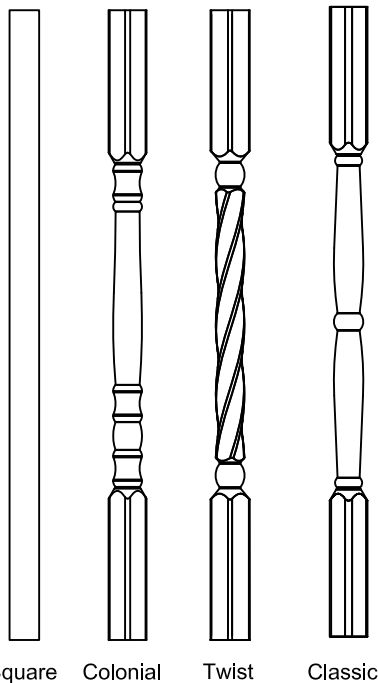

### Railing Kit Contents

Available in Tan or White

Qty	Item Description
1	Top Rail (2 x 3-1/2)
1	Bottom Rail (2 x 3-1/2)
1	Alum P Channel
14	Balusters (4 styles)
1	Foot Block
4	Brackets (SS Screws Included)

Square Colonial Twist Classic

### Bracket

P Channel  
Aluminum  
Reinforcement  
(Used in Top Rail)

TITLE  
**36" High x 6' - Standard - Level**