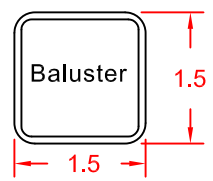

Sample Sketch Dimensions:
 Run 11"
 Rise 7"
 Angle 32°

Bracket

P Channel
 Aluminum
 Reinforcement
 (Used in Top Rail)

Square Colonial Twist Classic

Standard Rail

Baluster

Railing Kit Contents	
Available in Tan or White	
Qty	Item Description
1	Top Rail (2 x 3-1/2)
1	Bottom Rail (2 x 3-1/2)
1	Alum P Channel
12	Balusters (4 styles)
4	Brackets (SS Screws Included)