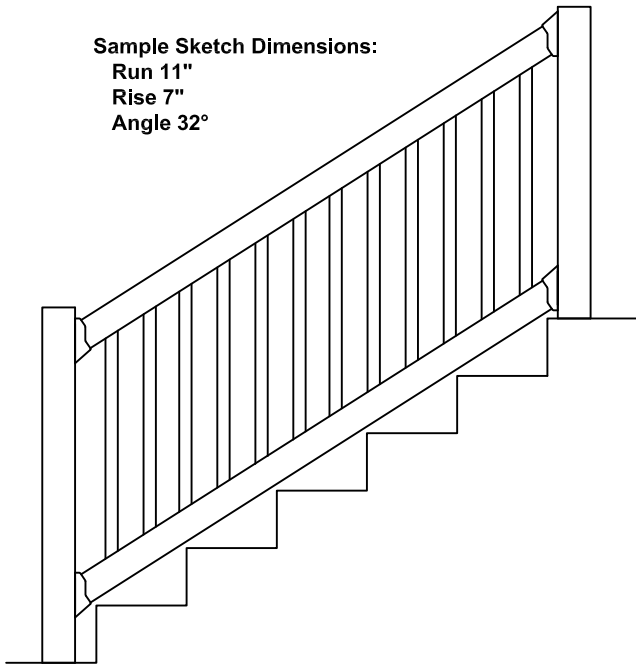

Sample Sketch Dimensions:
 Run 11"
 Rise 7"
 Angle 32°

Bracket

P Channel
 Aluminum
 Reinforcement
 (Used in Top Rail)

Square Colonial Twist Classic

Standard Rail

Baluster

Railing Kit Contents	
Available in Tan or White	
Qty	Item Description
1	Top Rail (2 x 3-1/2)
1	Bottom Rail (2 x 3-1/2)
1	Alum P Channel
12	Balusters (4 styles)
4	Brackets (SS Screws Included)