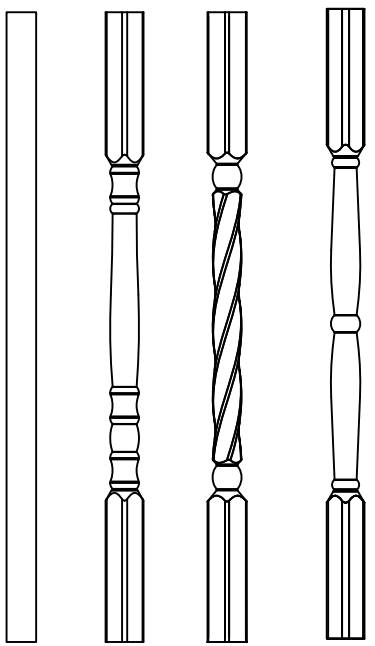

Sample Sketch Dimensions:
 Run 11"
 Rise 7"
 Angle 32°

Bracket

P Channel
 Aluminum
 Reinforcement
 (Used in Top Rail)

Square Colonial Twist Classic

Standard Rail

Baluster

Railing Kit Contents	
Available in Tan or White	
Qty	Item Description
1	Top Rail (2 x 3-1/2)
1	Bottom Rail (2 x 3-1/2)
1	Alum P Channel
12	Balusters (4 styles)
4	Brackets (SS Screws Included)

Optional Items
Post Caps
Solar Post Cap
Post Skirt - Base Trim
Posts
Colonial Newel Post
Colonial Porch Post
Post Mounts
Glue - Vinyl Adhesive
Gate Kits
Gate Hardware
Screws
Post Wrap