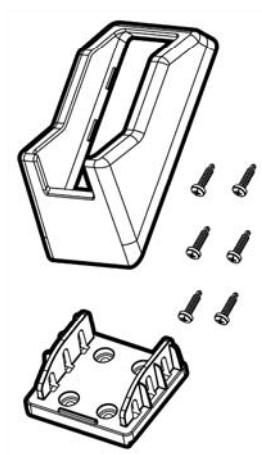

Sample Sketch Dimensions:
 Run 11"
 Rise 7"
 Angle 32°

Bracket

P Channel
 Aluminum
 Reinforcement
 (Used in Top Rail)

Square Colonial Twist Classic

Standard Rail

Baluster

Railing Kit Contents	
Available in Tan or White	
Qty	Item Description
1	Top Rail (2 x 3-1/2)
1	Bottom Rail (2 x 3-1/2)
1	Alum P Channel
12	Balusters (4 styles)
4	Brackets (SS Screws Included)

Optional Items
Post Caps
Solar Post Cap
Post Skirt - Base Trim
Posts
Colonial Newel Post
Colonial Porch Post
Post Mounts
Glue - Vinyl Adhesive
Gate Kits
Gate Hardware
Screws
Post Wrap