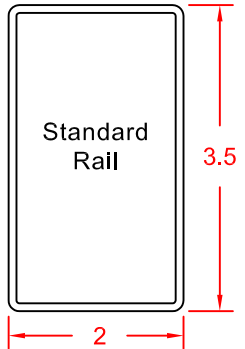

Sample Sketch Dimensions:
 Run 11"
 Rise 7"
 Angle 32°

Bracket

P Channel
 Aluminum
 Reinforcement
 (Used in Top Rail)

Square Colonial Twist Classic

Standard Rail

Baluster

Railing Kit Contents	
Available in Tan or White	
Qty	Item Description
1	Top Rail (2 x 3-1/2)
1	Bottom Rail (2 x 3-1/2)
1	Alum P Channel
12	Balusters (4 styles)
4	Brackets (SS Screws Included)