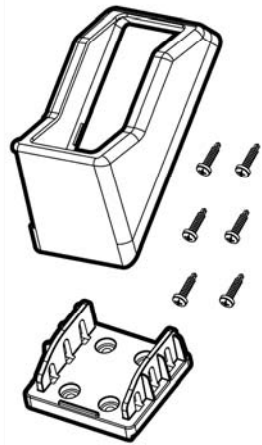

Sample Sketch Dimensions:
 Run 11"
 Rise 7"
 Angle 32°

Bracket

P Channel
 Aluminum
 Reinforcement
 (Used in Top Rail)

Square Colonial Twist Classic

Standard Rail

Baluster

Railing Kit Contents	
Available in Tan or White	
Qty	Item Description
1	Top Rail (2 x 3-1/2)
1	Bottom Rail (2 x 3-1/2)
1	Alum P Channel
12	Balusters (4 styles)
4	Brackets (SS Screws Included)

Optional Items
Post Caps
Solar Post Cap
Post Skirt - Base Trim
Posts
Colonial Newel Post
Colonial Porch Post
Post Mounts
Glue - Vinyl Adhesive
Gate Kits
Gate Hardware
Screws
Post Wrap