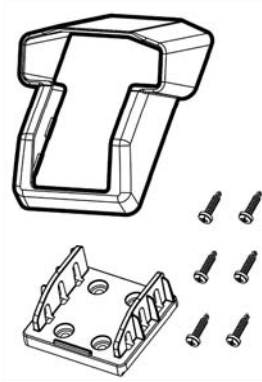

Sample Sketch Dimensions:  
 Run 11"  
 Rise 7"  
 Angle 32°

Bracket

Square Colonial Twist Classic

P Channel  
 Aluminum  
 Reinforcement  
 (Used in Top Rail)

Railing Kit Contents	
Available in Tan or White	
Qty	Item Description
1	Top Rail (T Rail)
1	Bottom Rail (2 x 3-1/2)
1	Alum P Channel
12	Balusters (4 styles)
4	Brackets (SS Screws Included)

Optional Items
Post Caps
Solar Post Cap
Post Skirt - Base Trim
Posts
Colonial Newel Post
Colonial Porch Post
Post Mounts
Glue - Vinyl Adhesive
Gate Kits
Gate Hardware
Screws
Post Wrap

TITLE  
**36" High x 6' - T Rail - Stair (29° - 35°)**