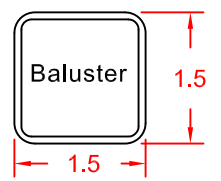

Sample Sketch Dimensions:  
 Run 11"  
 Rise 7"  
 Angle 32°

Bracket

Square Colonial Twist Classic

P Channel  
 Aluminum  
 Reinforcement  
 (Used in Top Rail)

Railing Kit Contents	
Available in Tan or White	
Qty	Item Description
1	Top Rail (T Rail)
1	Bottom Rail (2 x 3-1/2)
1	Alum P Channel
12	Balusters (4 styles)
4	Brackets (SS Screws Included)