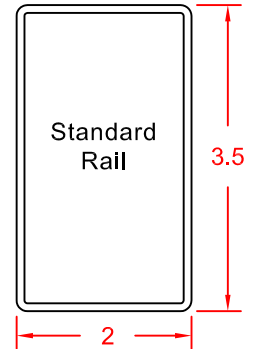

Sample Sketch Dimensions:  
 Run 11"  
 Rise 7"  
 Angle 32°

Bracket

Square Colonial Twist Classic

P Channel  
 Aluminum  
 Reinforcement  
 (Used in Top Rail)

Railing Kit Contents	
Available in Tan or White	
Qty	Item Description
1	Top Rail (T Rail)
1	Bottom Rail (2 x 3-1/2)
1	Alum P Channel
12	Balusters (4 styles)
4	Brackets (SS Screws Included)