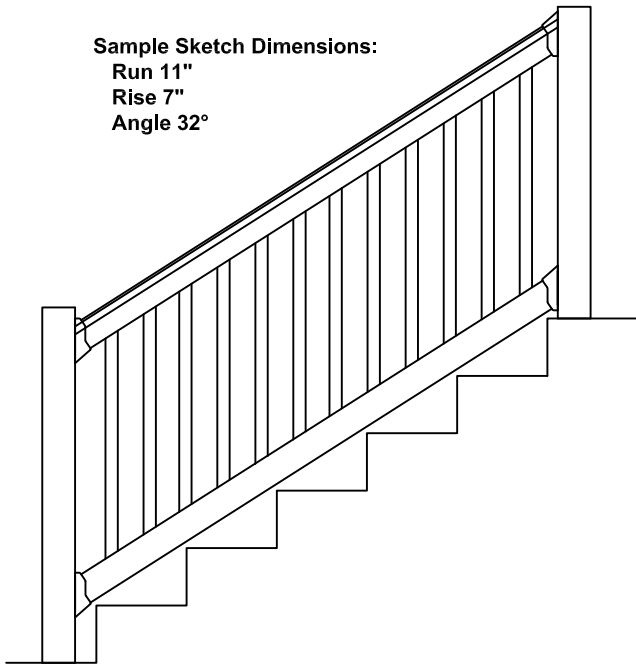

Sample Sketch Dimensions:  
 Run 11"  
 Rise 7"  
 Angle 32°

Bracket

Square Colonial Twist Classic

P Channel  
 Aluminum  
 Reinforcement  
 (Used in Top Rail)

Railing Kit Contents	
Available in Tan or White	
Qty	Item Description
1	Top Rail (T Rail)
1	Bottom Rail (2 x 3-1/2)
1	Alum P Channel
12	Balusters (4 styles)
4	Brackets (SS Screws Included)

Optional Items
Post Caps
Solar Post Cap
Post Skirt - Base Trim
Posts
Colonial Newel Post
Colonial Porch Post
Post Mounts
Glue - Vinyl Adhesive
Gate Kits
Gate Hardware
Screws
Post Wrap

TITLE  
**36" High x 6' - T Rail - Stair (29° - 35°)**