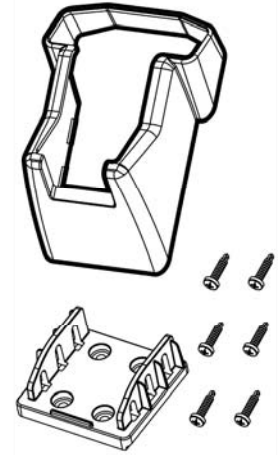

Sample Sketch Dimensions:  
 Run 11"  
 Rise 7"  
 Angle 32°

Bracket

Square Colonial Twist Classic

P Channel  
 Aluminum  
 Reinforcement  
 (Used in Top Rail)

Railing Kit Contents	
Available in Tan or White	
Qty	Item Description
1	Top Rail (T Rail)
1	Bottom Rail (2 x 3-1/2)
1	Alum P Channel
12	Balusters (4 styles)
4	Brackets (SS Screws Included)

Optional Items
Post Caps
Solar Post Cap
Post Skirt - Base Trim
Posts
Colonial Newel Post
Colonial Porch Post
Post Mounts
Glue - Vinyl Adhesive
Gate Kits
Gate Hardware
Screws
Post Wrap

TITLE  
**36" High x 6' - T Rail - Stair (29° - 35°)**