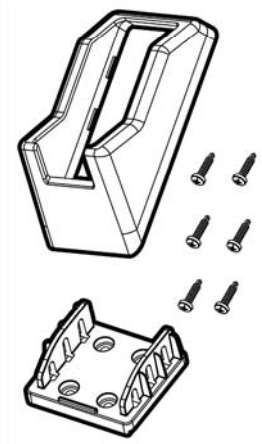

Sample Sketch Dimensions:  
 Run 11"  
 Rise 7"  
 Angle 32°

Bracket

Square Colonial Twist Classic

P Channel  
 Aluminum  
 Reinforcement  
 (Used in Top Rail)

Railing Kit Contents	
Available in Tan or White	
Qty	Item Description
1	Top Rail (T Rail)
1	Bottom Rail (2 x 3-1/2)
1	Alum P Channel
12	Balusters (4 styles)
4	Brackets (SS Screws Included)

Optional Items
Post Caps
Solar Post Cap
Post Skirt - Base Trim
Posts
Colonial Newel Post
Colonial Porch Post
Post Mounts
Glue - Vinyl Adhesive
Gate Kits
Gate Hardware
Screws
Post Wrap

TITLE  
**36" High x 6' - T Rail - Stair (29° - 35°)**