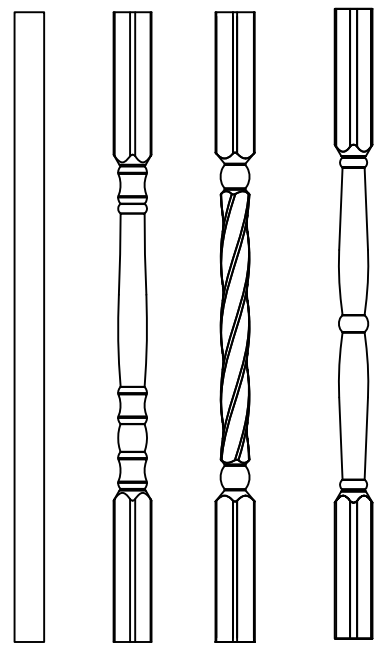

Sample Sketch Dimensions:  
 Run 11"  
 Rise 7"  
 Angle 32°

Bracket

Square Colonial Twist Classic

P Channel  
 Aluminum  
 Reinforcement  
 (Used in Top Rail)

Railing Kit Contents	
Available in Tan or White	
Qty	Item Description
1	Top Rail (T Rail)
1	Bottom Rail (2 x 3-1/2)
1	Alum P Channel
12	Balusters (4 styles)
4	Brackets (SS Screws Included)

Optional Items
Post Caps
Solar Post Cap
Post Skirt - Base Trim
Posts
Colonial Newel Post
Colonial Porch Post
Post Mounts
Glue - Vinyl Adhesive
Gate Kits
Gate Hardware
Screws
Post Wrap

TITLE  
**36" High x 6' - T Rail - Stair (29° - 35°)**