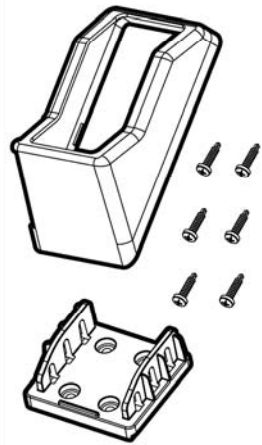

Sample Sketch Dimensions:  
 Run 11"  
 Rise 7"  
 Angle 32°

Bracket

Square Colonial Twist Classic

P Channel  
 Aluminum  
 Reinforcement  
 (Used in Top Rail)

Railing Kit Contents	
Available in Tan or White	
Qty	Item Description
1	Top Rail (T Rail)
1	Bottom Rail (2 x 3-1/2)
1	Alum P Channel
12	Balusters (4 styles)
4	Brackets (SS Screws Included)

Optional Items
Post Caps
Solar Post Cap
Post Skirt - Base Trim
Posts
Colonial Newel Post
Colonial Porch Post
Post Mounts
Glue - Vinyl Adhesive
Gate Kits
Gate Hardware
Screws
Post Wrap

TITLE  
**36" High x 6' - T Rail - Stair (29° - 35°)**