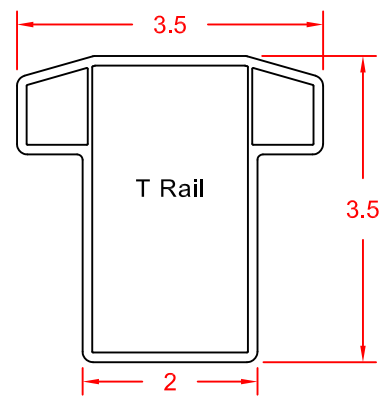

Sample Sketch Dimensions:  
 Run 11"  
 Rise 7"  
 Angle 32°

Bracket

Square Colonial Twist Classic

P Channel  
 Aluminum  
 Reinforcement  
 (Used in Top Rail)

Railing Kit Contents	
Available in Tan or White	
Qty	Item Description
1	Top Rail (T Rail)
1	Bottom Rail (2 x 3-1/2)
1	Alum P Channel
12	Balusters (4 styles)
4	Brackets (SS Screws Included)

Optional Items
Post Caps
Solar Post Cap
Post Skirt - Base Trim
Posts
Colonial Newel Post
Colonial Porch Post
Post Mounts
Glue - Vinyl Adhesive
Gate Kits
Gate Hardware
Screws
Post Wrap

TITLE  
**36" High x 6' - T Rail - Stair (29° - 35°)**