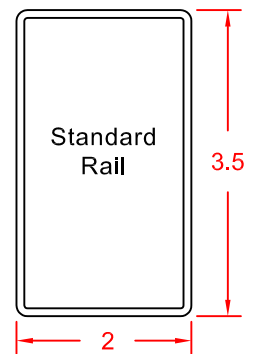

Railing Kit Contents	
Available in Tan or White	
Qty	Item Description
1	Top Rail (2 x 3-1/2)
1	Bottom Rail (2 x 3-1/2)
1	Alum P Channel
19	Balusters (4 styles)
1	Foot Block
4	Brackets (SS Screws Included)