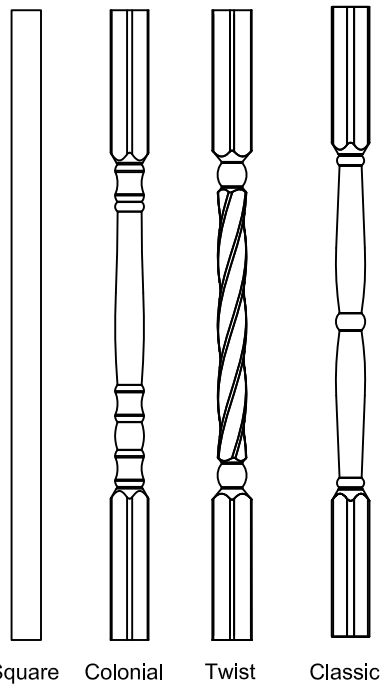

Railing Kit Contents	
Available in Tan or White	
Qty	Item Description
1	Top Rail (2 x 3-1/2)
1	Bottom Rail (2 x 3-1/2)
1	Alum P Channel
19	Balusters (4 styles)
1	Foot Block
4	Brackets (SS Screws Included)

Optional Items
Post Caps
Solar Post Cap
Post Skirt - Base Trim
Posts
Colonial Newel Post
Colonial Porch Post
Post Mounts
Glue - Vinyl Adhesive
Gate Kits
Gate Hardware
Screws
Post Wrap

TITLE **36" High x 8' - Standard - Level**