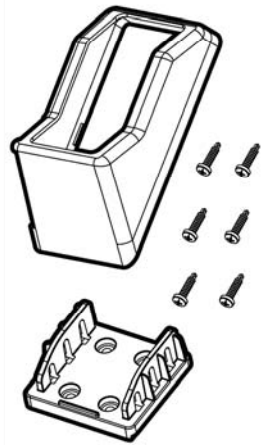

Sample Sketch Dimensions:  
 Run 11"  
 Rise 7"  
 Angle 32°

Bracket

Square Colonial Twist Classic

Railing Kit Contents	
Available in Tan or White	
Qty	Item Description
1	Top Rail (2 x 3-1/2)
1	Bottom Rail (2 x 3-1/2)
1	Alum P Channel
16	Balusters (4 styles)
4	Brackets (SS Screws Included)

Optional Items
Post Caps
Solar Post Cap
Post Skirt - Base Trim
Posts
Colonial Newel Post
Colonial Porch Post
Post Mounts
Glue - Vinyl Adhesive
Gate Kits
Gate Hardware
Screws
Post Wrap