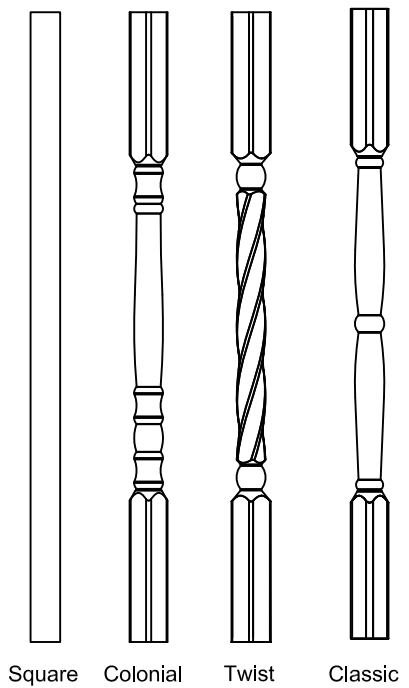

Sample Sketch Dimensions:  
 Run 11"  
 Rise 7"  
 Angle 32°

Bracket

Square Colonial Twist Classic

Railing Kit Contents	
Available in Tan or White	
Qty	Item Description
1	Top Rail (2 x 3-1/2)
1	Bottom Rail (2 x 3-1/2)
1	Alum P Channel
16	Balusters (4 styles)
4	Brackets (SS Screws Included)

Optional Items
Post Caps
Solar Post Cap
Post Skirt - Base Trim
Posts
Colonial Newel Post
Colonial Porch Post
Post Mounts
Glue - Vinyl Adhesive
Gate Kits
Gate Hardware
Screws
Post Wrap