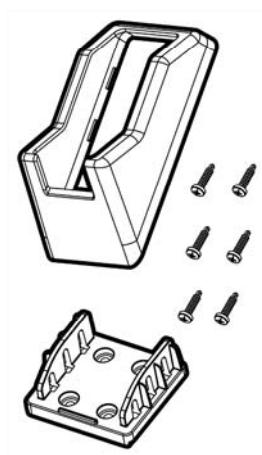

Sample Sketch Dimensions:  
 Run 11"  
 Rise 7"  
 Angle 32°

Bracket

Square Colonial Twist Classic

Railing Kit Contents	
Available in Tan or White	
Qty	Item Description
1	Top Rail (2 x 3-1/2)
1	Bottom Rail (2 x 3-1/2)
1	Alum P Channel
16	Balusters (4 styles)
4	Brackets (SS Screws Included)

Optional Items
Post Caps
Solar Post Cap
Post Skirt - Base Trim
Posts
Colonial Newel Post
Colonial Porch Post
Post Mounts
Glue - Vinyl Adhesive
Gate Kits
Gate Hardware
Screws
Post Wrap