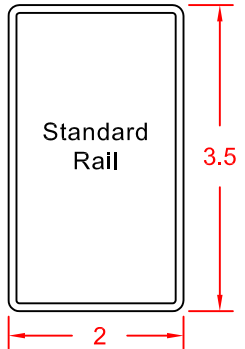

Sample Sketch Dimensions:  
 Run 11"  
 Rise 7"  
 Angle 32°

Bracket

Square Colonial Twist Classic

Railing Kit Contents	
Available in Tan or White	
Qty	Item Description
1	Top Rail (2 x 3-1/2)
1	Bottom Rail (2 x 3-1/2)
1	Alum P Channel
16	Balusters (4 styles)
4	Brackets (SS Screws Included)