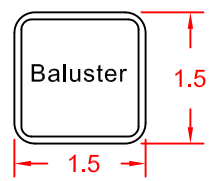

Sample Sketch Dimensions:  
 Run 11"  
 Rise 7"  
 Angle 32°

Bracket

Square Colonial Twist Classic

Railing Kit Contents	
Available in Tan or White	
Qty	Item Description
1	Top Rail (2 x 3-1/2)
1	Bottom Rail (2 x 3-1/2)
1	Alum P Channel
16	Balusters (4 styles)
4	Brackets (SS Screws Included)