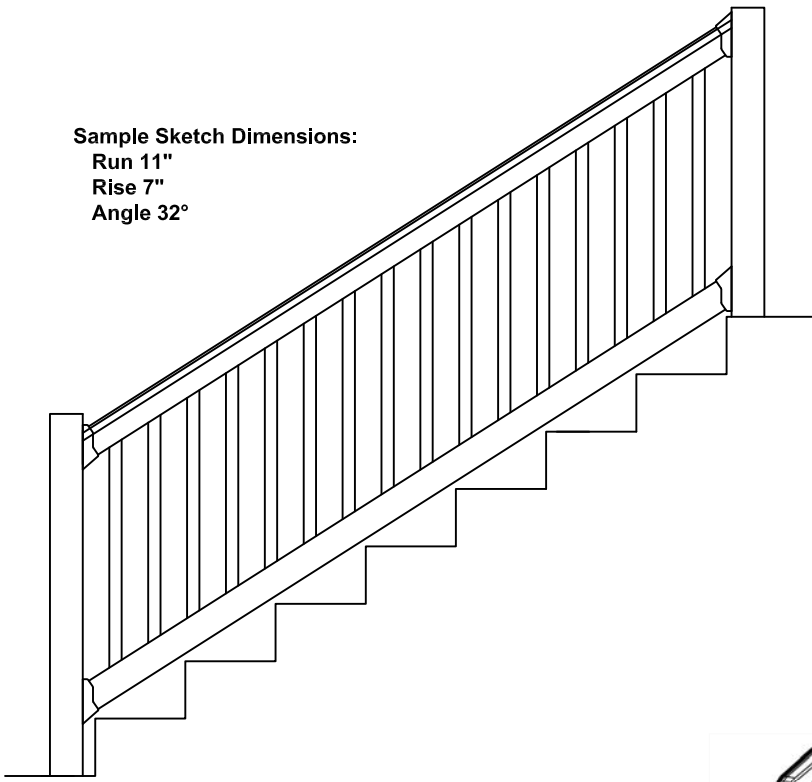

Sample Sketch Dimensions:  
 Run 11"  
 Rise 7"  
 Angle 32°

Bracket

Square Colonial Twist Classic

Railing Kit Contents	
Available in Tan or White	
Qty	Item Description
1	Top Rail (2 x 3-1/2)
1	Bottom Rail (2 x 3-1/2)
1	Alum P Channel
16	Balusters (4 styles)
4	Brackets (SS Screws Included)